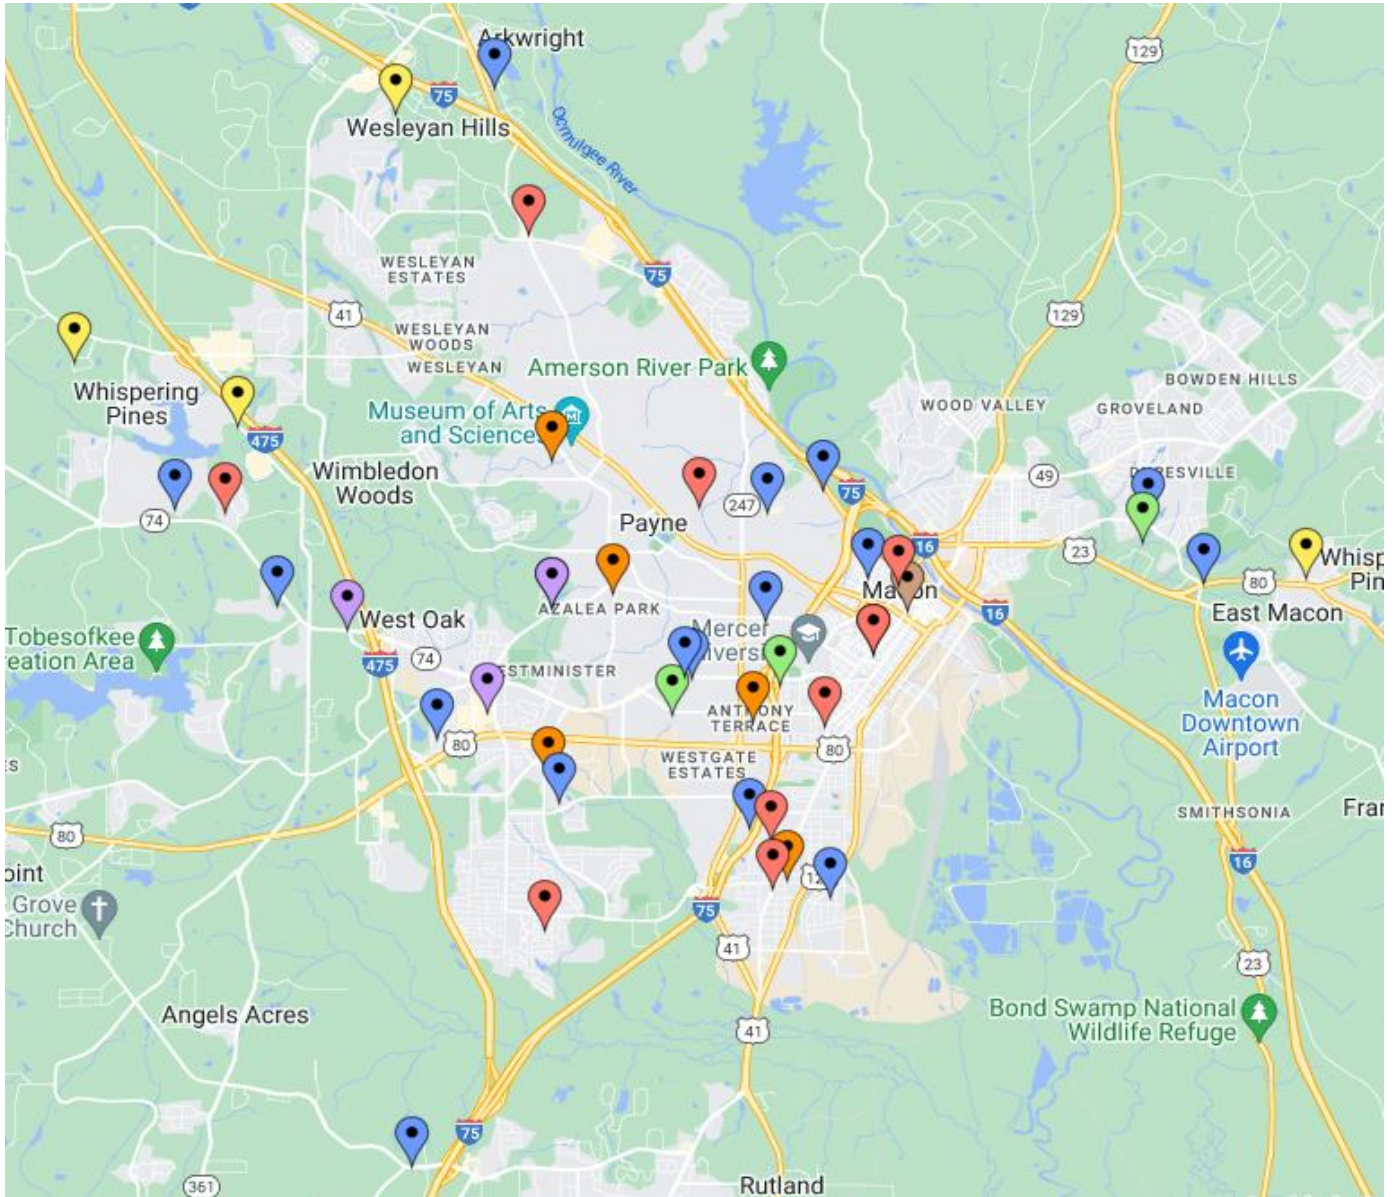

Click below or above for Interactive Map

- AGGRAVATED ASSAULT
- AUTO THEFT
- COMMERCIAL BURGLARY
- CRIMINAL HOMICIDE
- ENTERING AUTOMOBILE
- RESIDENTIAL BURGLARY
- STREET ROBBERY

**Due to computer network outage, there are some reports that are not currently accessible and/or still processing.

<u>Address</u>	<u>Date From</u>	<u>Date To</u>	<u>Incident Type</u>	<u>District and Zone</u>
2901 JEFFERSONVILLE RD	05/28/2024 16:30:00	05/29/2024 11:00:00	AUTO THEFT	1C
2220 TRADE DR (JB HUNT)	05/29/2024 18:20:00	05/30/2024 06:30:00	COMMERCIAL BURGLARY	1C
2126 JEFFERSONVILLE RD	05/29/2024 21:30:00	05/30/2024 06:53:00	AUTO THEFT	1C
3616 JEFFERSONVILLE RD	05/27/2024 07:26:00	05/27/2024 07:26:00	ENTERING AUTOMOBILE	1C
3341 VERNIS CT	05/25/2024 23:45:00	05/25/2024 23:45:00	AGGRAVATED ASSAULT	1C
373 COLLEGE ST	05/24/2024 08:00:00	05/24/2024 09:00:00	AUTO THEFT	2A
2363 SECOND ST	05/29/2024 18:57:00	05/29/2024 18:57:00	AGGRAVATED ASSAULT	2A
4170 HOUSTON AVE	05/28/2024 17:00:00	05/28/2024 18:00:00	AGGRAVATED ASSAULT	2A
4114 MIKADO AVE	05/24/2024 12:00:00	06/06/2024 11:00:00	RESIDENTIAL BURGLARY	2A
1955 DOVE ST (FREEUP STORAGE)	05/22/2024 09:00:00	05/29/2024 14:00:00	COMMERCIAL BURGLARY	2A
3828 LYONS ST	05/28/2024 20:54:00	05/28/2024 20:54:00	AGGRAVATED ASSAULT	2A
589 MELVIN PL	05/27/2024 23:00:00	05/28/2024 22:00:00	AUTO THEFT	2B
AVONDALE MILL RD / INDUSTRIAL HWY	05/29/2024 09:34:00	05/29/2024 09:34:00	AGGRAVATED ASSAULT	2C