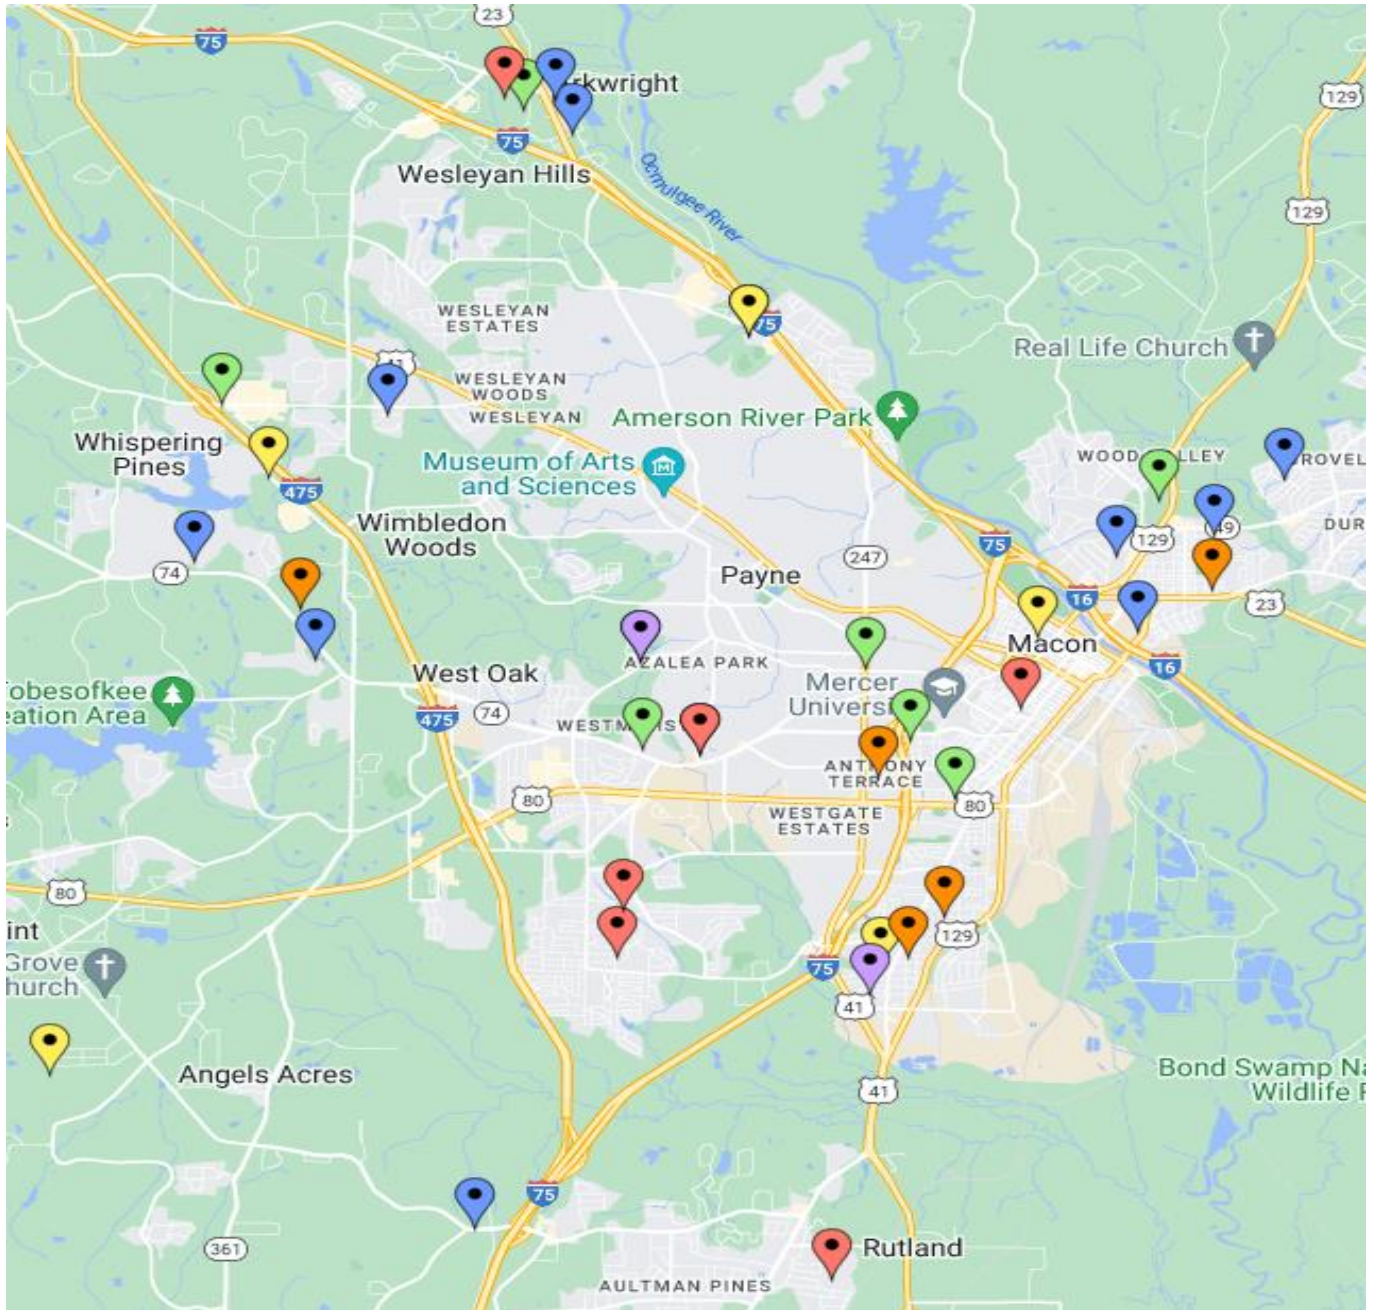

<https://www.easymapmaker.com/map/2024PIOMAY15-22>

Click below or above for Interactive Map

☒ AGGRAVATED ASSAULT ☒ AUTO THEFT ☒ COMMERCIAL BURGLARY

☒ ENTERING AUTOMOBILE ☒ RESIDENTIAL BURGLARY ☒ STREET ROBBERY

**Due to computer network outage, there are some reports that are not currently accessible and/or still processing.