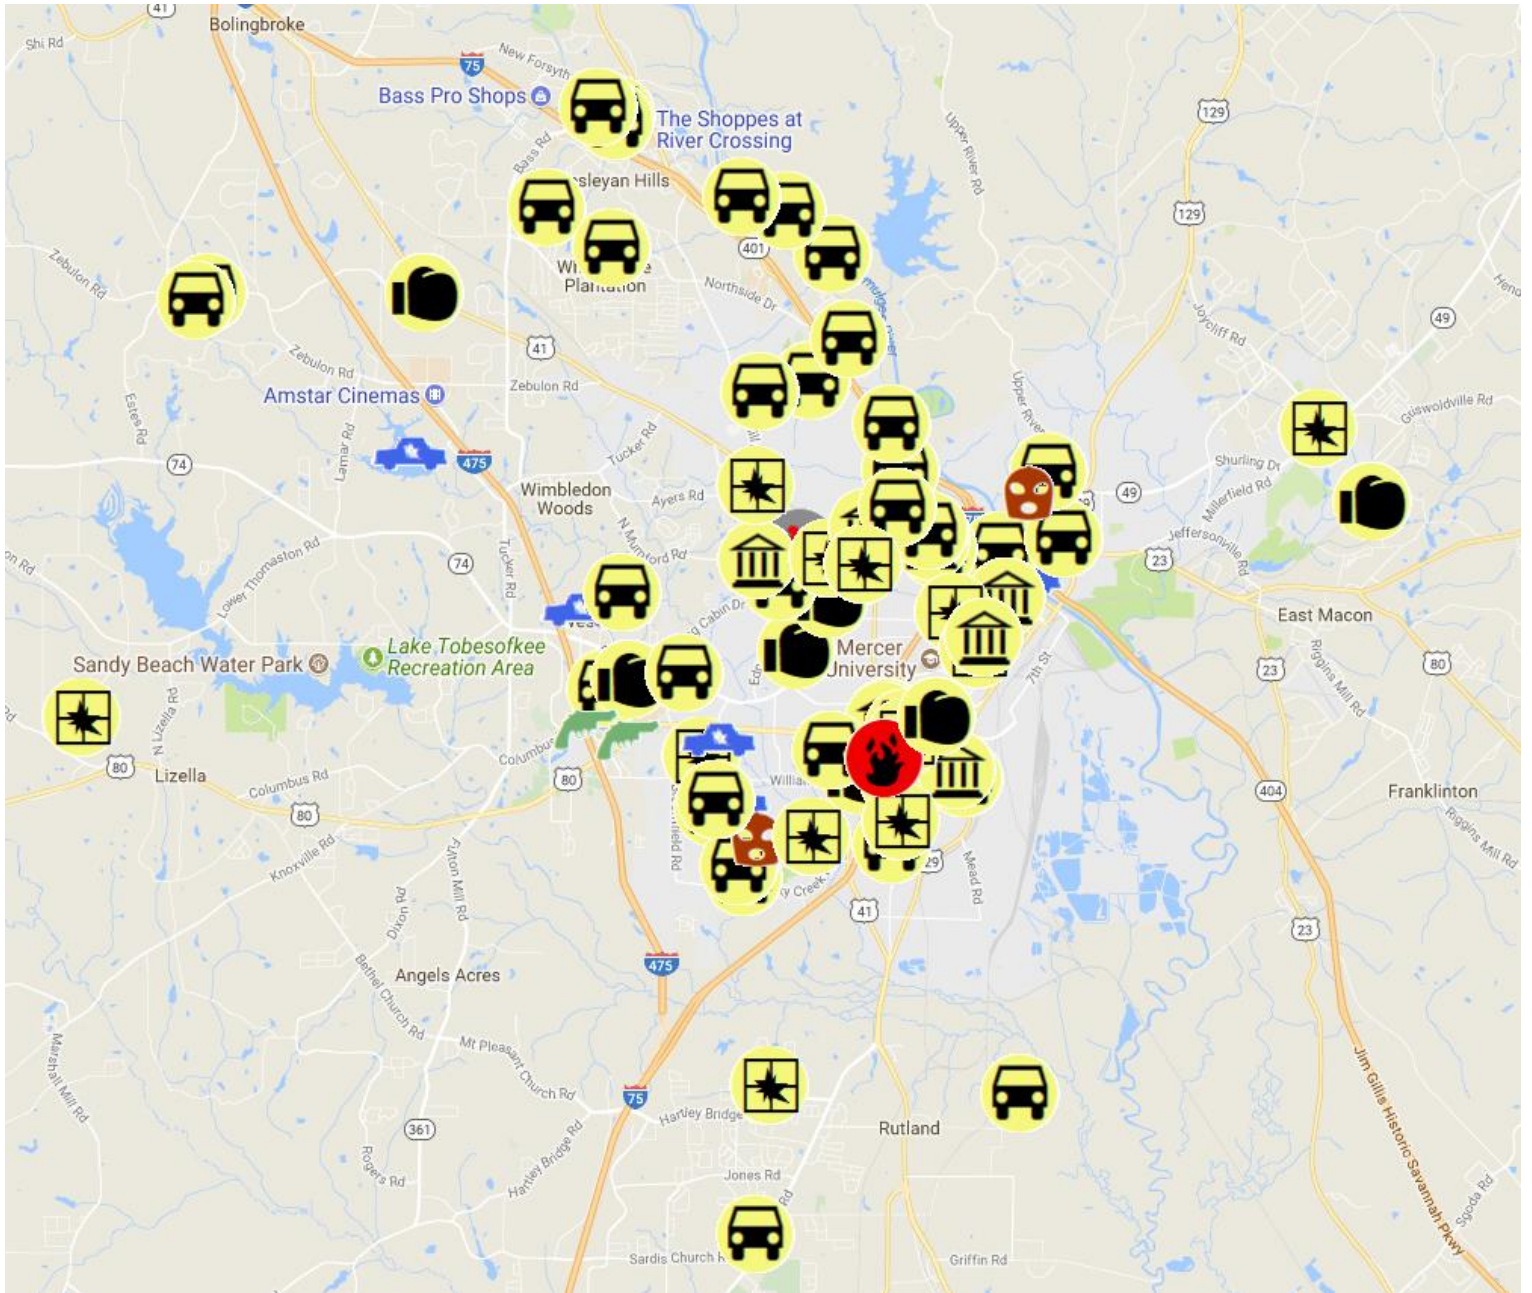

### CRIME PERIODS

Wednesday, June 22, 2022

-

Wednesday, June 29, 2022

<https://www.easymapmaker.com/map/2022PIOJUN22-29>

Click below or above for Interactive Map

- |  |                 |   |                     |   |                      |
|--|-----------------|---|---------------------|---|----------------------|
|  | Aggravated Assa |  | Commercial Burglary |  | Murder               |
|  | Arson           |  | Commercial Robbery  |  | Residential Burglary |
|  | Auto Theft      |  | Entering Auto       |  | Street Robbery       |

<u>Address</u>	<u>Date From</u>	<u>Date To</u>	<u>Incident Type</u>	<u>District and Zone</u>
1800 WESLEYAN DR	6/21/2022 5:44	6/21/2022 5:46	ENTERING AUTOMOBILE	3A
220 SPRING HILL CT	6/10/2022 13:08	6/11/2022 13:08	RESIDENTIAL BURGLARY	3A
2487 ROCKY CRK AVE	6/12/2022 21:00	6/12/2022 21:00	STREET ROBBERY	3A
1593 BURTON AVE	6/25/2022	6/25/2022 12:27	ENTERING AUTOMOBILE	3A
BROOKWOOD AVE	6/25/2022 13:30	6/25/2022 13:30	ENTERING AUTOMOBILE	3A
2737 SHERATON DR	6/26/2022 15:00	6/28/2022 15:00	AUTO THEFTS	3B
NORTHSIDE DR / FOREST HILL RD	6/25/2022 20:50	6/26/2022 12:57	AGGRAVATED ASSAULT	3B
2480 RIVERSIDE DR	6/21/2022 5:00	6/24/2022 21:00	AUTO THEFTS	3B
1984 SECOND AVE	6/22/2022 22:28	6/22/2022 22:29	AUTO THEFTS	3B
2710 PIERCE DR N	6/18/2022 14:00	6/18/2022 16:01	COMMERCIAL BURGLARY	3B
4053 SUZANNE DR	6/22/2022 21:57	6/22/2022 21:59	AGGRAVATED ASSAULT	3C
3867 LOG CABIN DR	6/24/2022 1:40	6/24/2022 1:48	STREET ROBBERY	3C
2188 NAPIER AVE	6/24/2022 20:00	6/26/2022 16:59	RESIDENTIAL BURGLARY	3C

<u>Address</u>	<u>Date From</u>	<u>Date To</u>	<u>Incident Type</u>	<u>District and Zone</u>
323 ORANGE ST	6/29/2022 4:12	6/29/2022 4:12	AUTO THEFTS	5D
2350 ENGLISH AVE	6/24/2022 22:00	6/25/2022 10:00	ENTERING AUTOMOBILE	Online Report
1505 CLINTON RD	6/23/2022 16:00	6/24/2022 16:00	ENTERING AUTOMOBILE	Online Report
276 CLEVELAND AVE	6/22/2022 19:48	6/23/2022 7:16	ENTERING AUTOMOBILE	Online Report