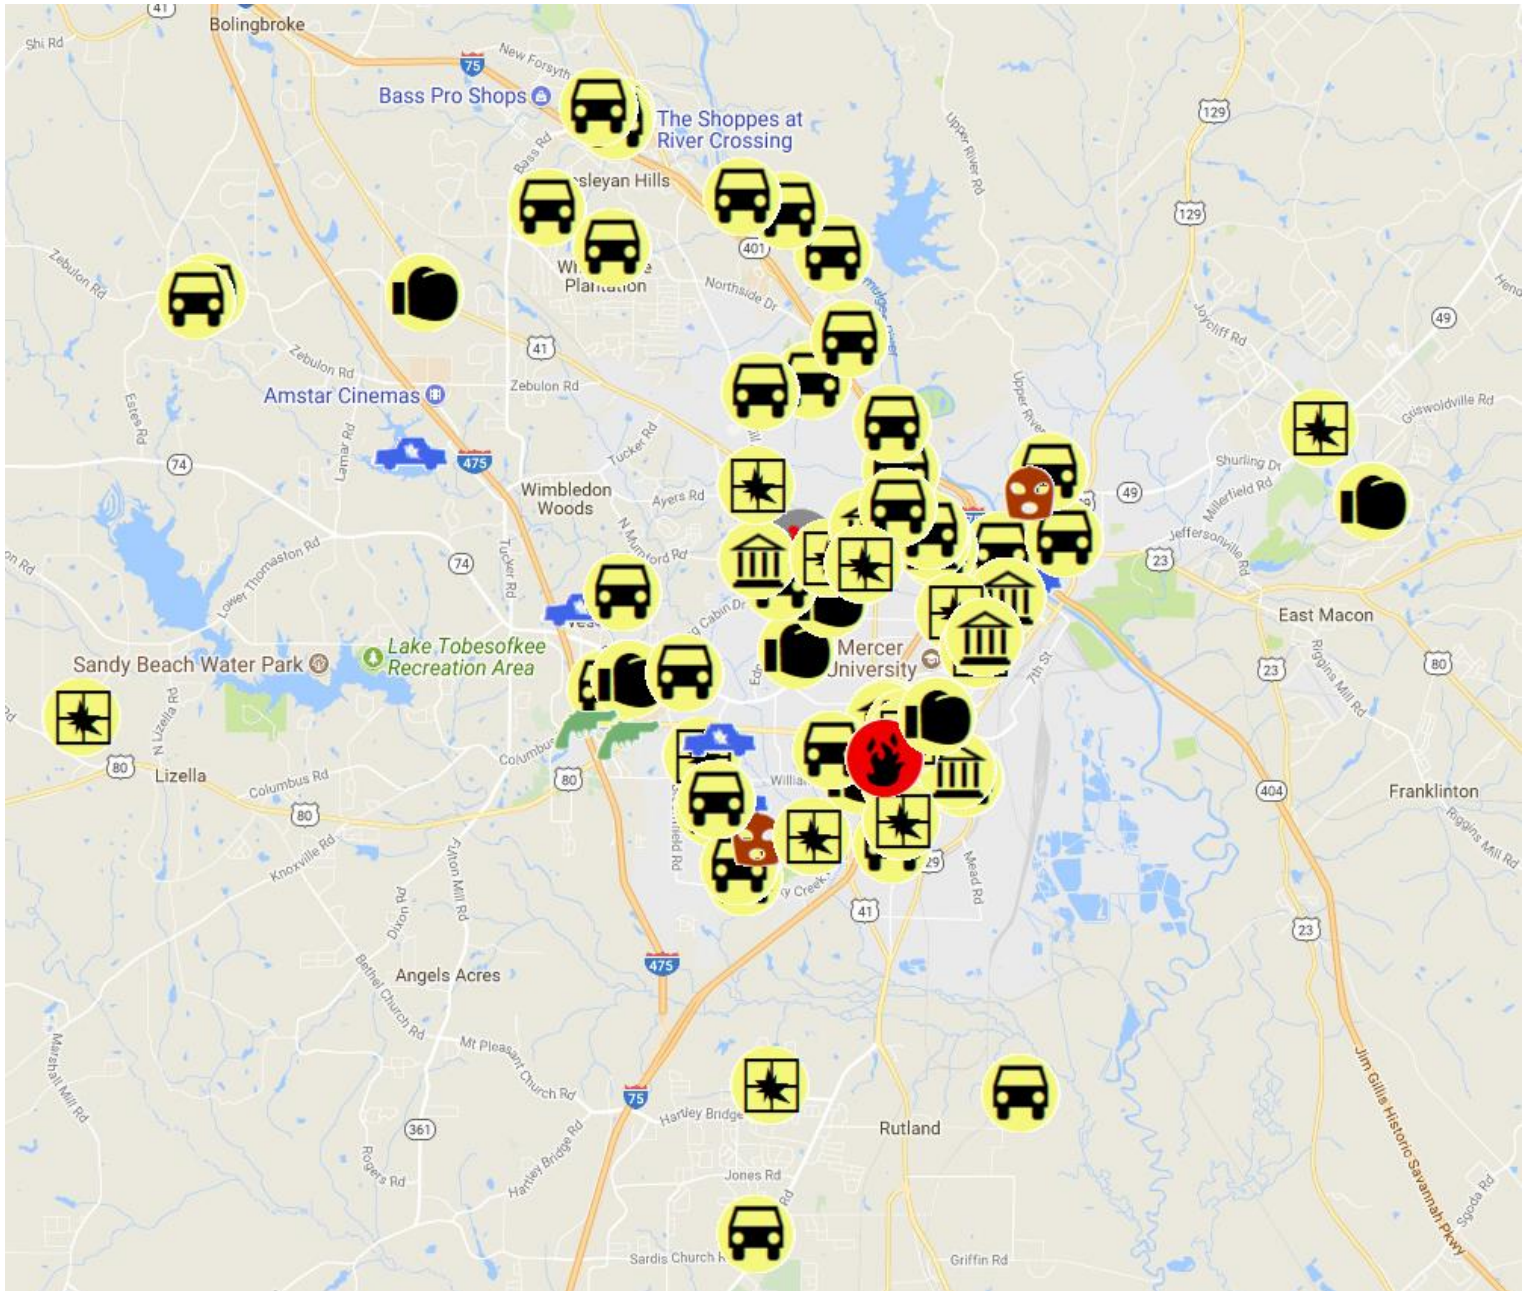

### CRIME PERIODS

Wednesday, June 9, 2021

-

Wednesday, June 16, 2021

<https://www.easymapmaker.com/map/2021PIOJUN9-16>

Click below or above for Interactive Map

- |  |   |  |
|--|---|--|
|  Aggravated Assault; |  Commercial Burglary |  Murder               |
|  Arson               |  Commercial Robbery  |  Residential Burglary |
|  Auto Theft          |  Entering Auto       |  Street Robbery       |

<u>Address</u>	<u>Date From</u>	<u>Date To</u>	<u>Incident Type</u>	<u>District and Zone</u>
687 NORTH AVE	06/13/2021 06:00:00	06/15/2021 03:48:00	COMMERCIAL BURGLARY	1B
1228 APPLING CT	06/10/2021 09:45:00	06/10/2021 09:45:00	AGGRAVATED ASSAULT	1B
1228 APPLING CT	06/10/2021 09:45:00	06/10/2021 09:45:00	CRIMINAL HOMICIDE	1B
1920 JEFFERSONVILLE RD	06/06/2021 14:56:00	06/06/2021 14:59:00	AUTO THEFT	1B
7013 DUFFEY DR	06/09/2021 17:00:00	06/10/2021 10:02:00	AUTO THEFT	2A
3888 MATHIS ST	06/09/2021 18:00:00	06/10/2021 14:00:00	RESIDENTIAL BURGLARY	2A
916 W GRENADA TER	06/11/2021 03:00:00	06/11/2021 09:34:00	AUTO THEFT	2A
2049 DOVE ST	06/16/2021 01:02:00	06/16/2021 01:02:00	ENTERING AUTOMOBILE	2A
1250 SCHLEY ST	06/13/2021 23:00:00	06/14/2021 07:58:00	AUTO THEFT	2A
1832 TINDALL AVE	06/13/2021 18:50:00	06/13/2021 18:59:00	AUTO THEFT	2A
809 NEWBERG AVE	06/07/2021 22:30:00	06/07/2021 22:50:00	ENTERING AUTOMOBILE	2A
143 STATE ST	06/08/2021 21:50:00	06/08/2021 22:00:00	ENTERING AUTOMOBILE	2A
1675 LAWTON AVE	06/09/2021 16:41:00	06/09/2021 16:41:00	RESIDENTIAL BURGLARY	2A